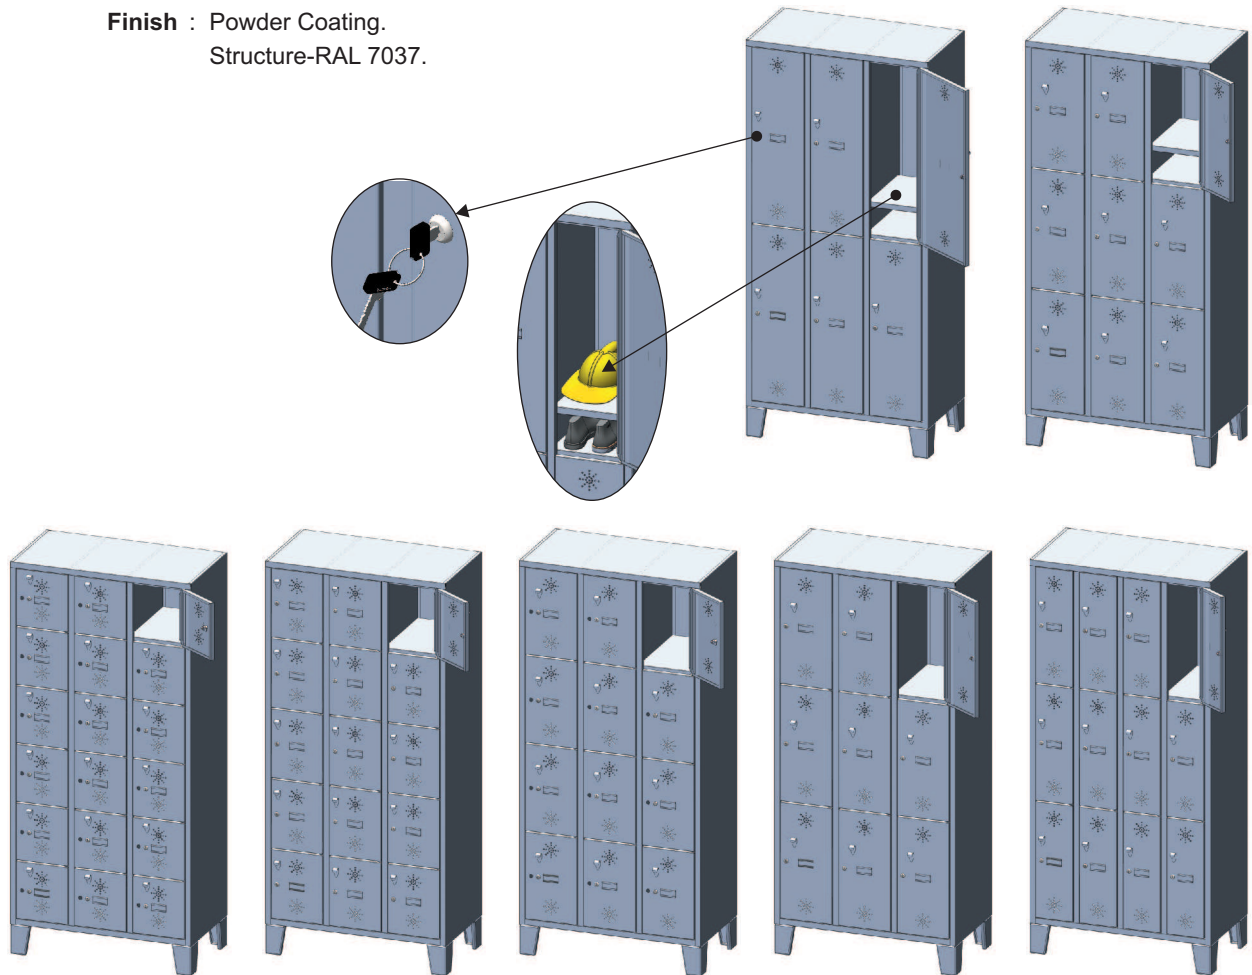

INDUSTRIAL LOCKER

Industrial Locker with Lock

Application : Used in all industries, sport clubs, Laboratories, Hospitals & Educational institutes etc.

Structure : Welded structure of prime quality CRCA sheets.

Overall size : 915 L x 485 D x 1980 H (mm).

Specification : Door : Hinged Doors with punched holes for air ventilation.
Individual lock for each door with 2 keys.
With a Name Plate & Identification Plate on every door.
Ground Clearance of 150 mm.

Finish : Powder Coating.
Structure-RAL 7037.

Locker with Lock : Locker is supply with lock & key

Product Code	Columns x Rows	Type	Each Locker Space			Pigeon Space			Stock
			Length	Depth	Height	Length	Depth	Height	
MEPL170100126287832	3 x 2	With Shelf	262	457	878	265	457	126	
MEPL170100126258333	3 x 3	With Shelf	262	457	583	265	457	126	

Product Code	Columns x Rows	Type	Each Locker Space			Stock
			Length	Depth	Height	
MEPL170100226258333	3 x 3	Without Shelf	262	457	583	
MEPL170100226243534	3 x 4	Without Shelf	262	457	435	
MEPL170100226234735	3 x 5	Without Shelf	262	457	347	
MEPL170100226228836	3 x 6	Without Shelf	262	457	288	
MEPL170100218858343	4 x 3	Without Shelf	188	457	583