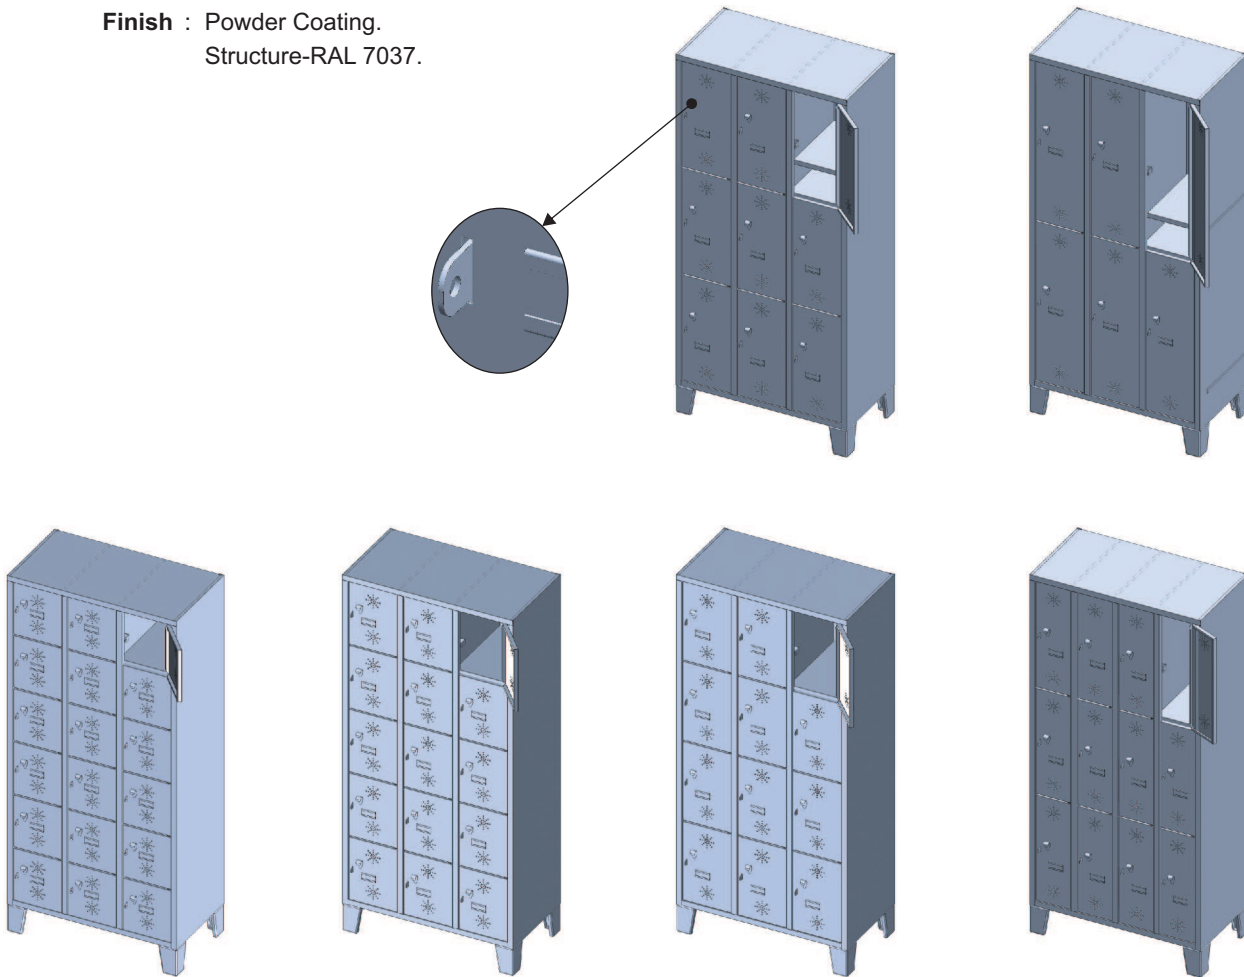

### Industrial Locker with Pad Lock

**Application :** Used in all industries, sport clubs, Laboratories, Hospitals & Educational institutes etc.

**Structure :** Welded structure of prime quality CRCA sheets.

**Overall size :** 915 L x 485 D x 1980 H (mm).

**Specification :** Door : Hinged Doors with punched holes for air ventilation.  
Manual lock for each door.  
With a Name Plate & Identification Plate on every door.  
Ground Clearance of 150 mm.

**Finish :** Powder Coating.  
Structure-RAL 7037.

**Locker with Pad Lock :** Locker is supply without lock & key

Product Code	Columns x Rows	Type	Each Locker Space			Pigeon Space			Stock
			Length	Depth	Height	Length	Depth	Height	
MEPL170200126287832	3 x 2	With Shelf	262	457	878	265	457	126	
MEPL170200126258333	3 x 3	With Shelf	262	457	583	265	457	126	