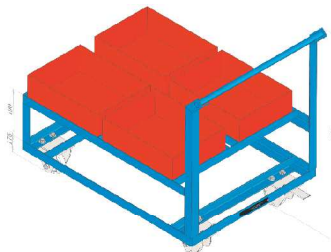

Raised Platform Trolley

Product Code	Dimension (mm)	Loading Height (mm)	Load Capacity	Wheel	Stock
MEPL100300109600710	960 L x 710 D	250	200 kg UDL	Ø100 x 35	
MEPL100300209600710	960 L x 710 D	450	500 kg UDL	Ø150 x 40	
MEPL100300211600760	1160 L x 760 D	450			
MEPL100300213600910	1360 L x 910 D	450			

Finish : Powder Coating-RAL 5015

Note : MS welded frame. PU Wheel 2 Fix,1 Sw & 1 Sw with Brk, Handle height 1000 mm from ground