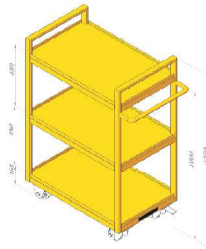

Platform Trolley : Level-3

Product Code	Dimension (mm)	Loading Height (mm)	Load Capacity	Wheel	Stock
MEPL100200308000500	800 L x 500 D	180 / 630 / 1100	200 kg UDL	Ø100 x 35	
MEPL100200310000650	1000 L x 650 D	180 / 630 / 1100			
MEPL100200610000650	1000 L x 650 D	240 / 690 / 1100	500 kg UDL	Ø150 x 40	
MEPL100200612500650	1250 L x 650 D	240 / 690 / 1100			

Finish : Powder Coating-RAL 1003

Note : MS welded frame. PU Wheel 2 Fix,1 Sw & 1 Sw with Brk, Handle height 1000 mm from ground