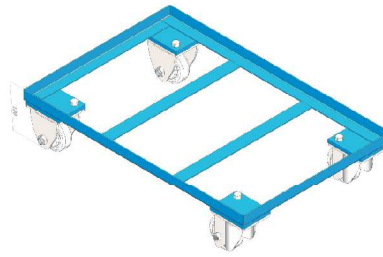

### Bin Trolley : Model-1

Product Code	Dimension (mm)	Loading Height (mm)	Load Capacity	Wheel	Stock
MEPL100100204250325	425 L x 325 D	151	200 kg UDL	Ø100 x 35	
MEPL100100206250425	625 L x 425 D				
MEPL100100208250550	825 L x 550 D				

### Bin Trolley : Model-2

Product Code	Dimension (mm)	Loading Height (mm)	Load Capacity	Wheel	Stock
MEPL100100104250325	425 L x 325 D	151	200 kg UDL	Ø100 x 35	
MEPL100100106250425	625 L x 425 D				
MEPL100100108250550	825 L x 550 D				

**Finish :** Powder Coating-RAL 5015

**Note :** MS welded frame. PU Wheel 2 Fix, 1 Sw & 1 Sw with Brk, Handle height 1000 mm from ground

### Platform Trolley : Level-1

Product Code	Dimension (mm)	Loading Height (mm)	Load Capacity	Wheel	Stock
MEPL100200108550615	855 L x 615 D	177	200 kg UDL	Ø100 x 35	
MEPL100200408550615	855 L x 615 D	250	500 kg UDL	Ø150 x 50	
MEPL100200410650665	1065 L x 665 D	255			
MEPL100200412750815	1275 L x 815 D	255			