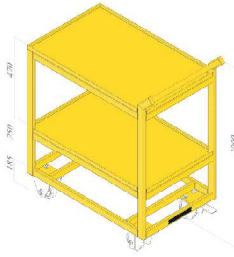

PLATFORM & CHIP TROLLEY

Platform Trolley : Level-2

Product Code	Dimension (mm)	Loading Height (mm)	Load Capacity	Wheel	Stock
MEPL100200208000500	800 L x 500 D	400 / 900	200 kg UDL	Ø100 x 35	
MEPL100200210000650	1000 L x 650 D	400 / 900			
MEPL100200510000650	1000 L x 650 D	440 / 900	500 kg UDL	Ø150 x 40	
MEPL100200512500650	1250 L x 650 D	440 / 900			

Finish : Powder Coating-RAL 1003

Note : MS welded frame. PU Wheel 2 Fix,1 Sw & 1 Sw with Brk, Handle height 1000 mm from ground