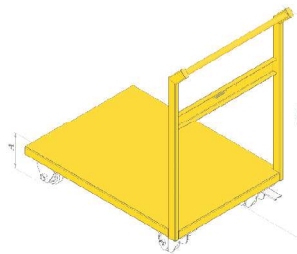

Platform Trolley : Level-1

Product Code	Dimension (mm)	Loading Height (mm)	Load Capacity	Wheel	Stock
MEPL100200108550615	855 L x 615 D	177	200 kg UDL	Ø100 x 35	
MEPL100200408550615	855 L x 615 D	250	500 kg UDL	Ø150 x 50	
MEPL100200410650665	1065 L x 665 D	255			
MEPL100200412750815	1275 L x 815 D	255			

Finish : Powder Coating-RAL 1003

Note : MS welded frame. PU Wheel 2 Fix, 1 Sw & 1 Sw with Brk, Handle height 1000 mm from ground